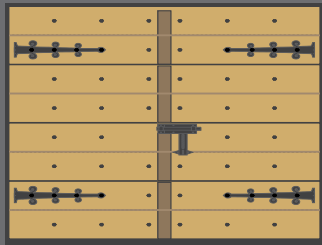

Modern sectional overhead garage door can look like old carriage house door. These doors usually are fitted when heritage buildings are renovated. If the building must look like old, but inside you want to have modern technologies – this is the right solution.

All doors are tailor made. Door and appliqué colours can be chosen by customer. Ryterna offers typical 'board appliqué' patterns, but customer can order his own design. Old style black metal hinges and handles are used to create ancient image. All appliqués and details are maintenance free and are made for peace of mind. The most popular panel designs are Rib-Woodgrain and Midrib-Woodgrain, but also any design from Ryterna range can be used.

Options like glazed panels or wicket doors are available. Single or double size garage doors are made to measure.

Retro Z

Retro X

Retro H

Retro S

Retro Z-FV

Retro X-FV

Retro H-FV