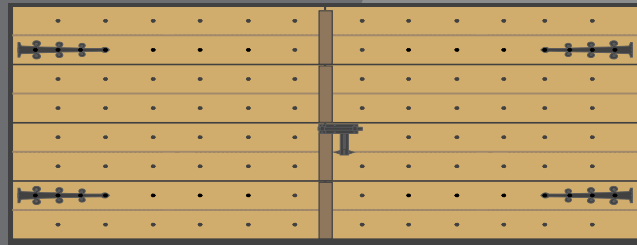

Modern sectional overhead garage door can look like old carriage house door. These doors usually are fitted when heritage buildings are renovated. If the building must look like old, but inside you want to have modern technologies – this is the right solution.

All doors are tailor made. Door and appliqué colours can be chosen by customer. Ryterna offers typical 'board appliqué' patterns, but customer can order his own design. Old style black metal hinges and handles are used to create ancient image. All appliqués and details are maintenance free and are made for peace of mind. The most popular panel designs are Rib-Woodgrain and Midrib-Woodgrain, but also any design from Ryterna range can be used.

Options like glazed panels or wicket doors are available. Single or double size garage doors are made to measure.

Retro Z

Retro X

Retro H

Retro S

Retro Z-FV

Retro X-FV

Retro H-FV