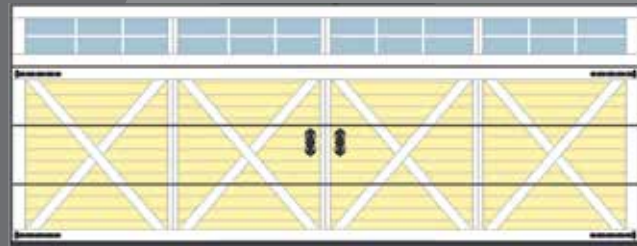

Modern sectional overhead garage door can look like old carriage house door. These doors usually are fitted when heritage buildings are renovated. If the building must look like old, but inside you want to have modern technologies – this is the right solution.

All doors are tailor made. Door and appliqué colours can be chosen by customer. Ryterna offers typical 'board appliqué' patterns, but customer can order his own design. Old style black metal hinges and handles are used to create ancient image. All appliqués and details are maintenance free and are made for peace of mind. The most popular panel designs are Rib-Woodgrain and Midrib-Woodgrain, but also any design from Ryterna range can be used.

Options like glazed panels or wicket doors are available. Single or double size garage doors are made to measure.

Retro Z

Retro X

Retro H

Retro S

Retro Z-FV

Retro X-FV

Retro H-FV